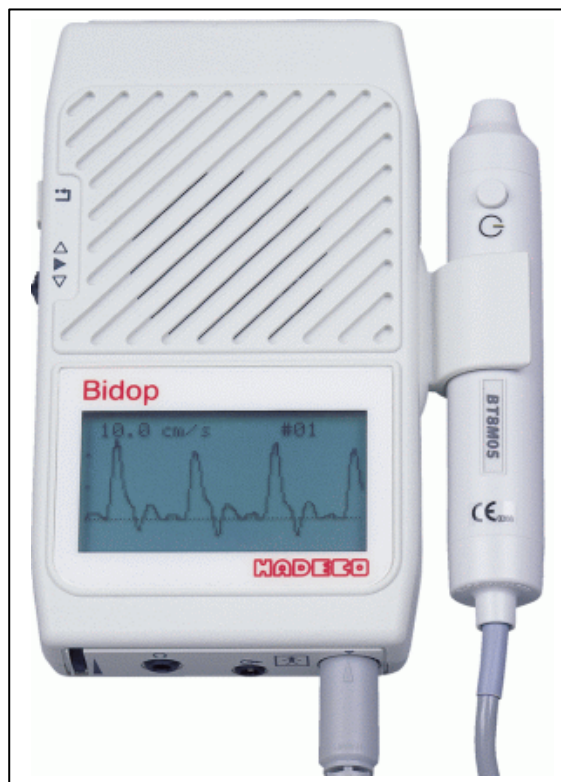

## VASCULAR BIDIRECTIONAL DOPPLER ES-100V3

### Description :

### Specifications :

Displays the bi-directional velocity waveform and numerical velocity.  
Transducer of 8 MHz

30 waveform memory

PC interface.