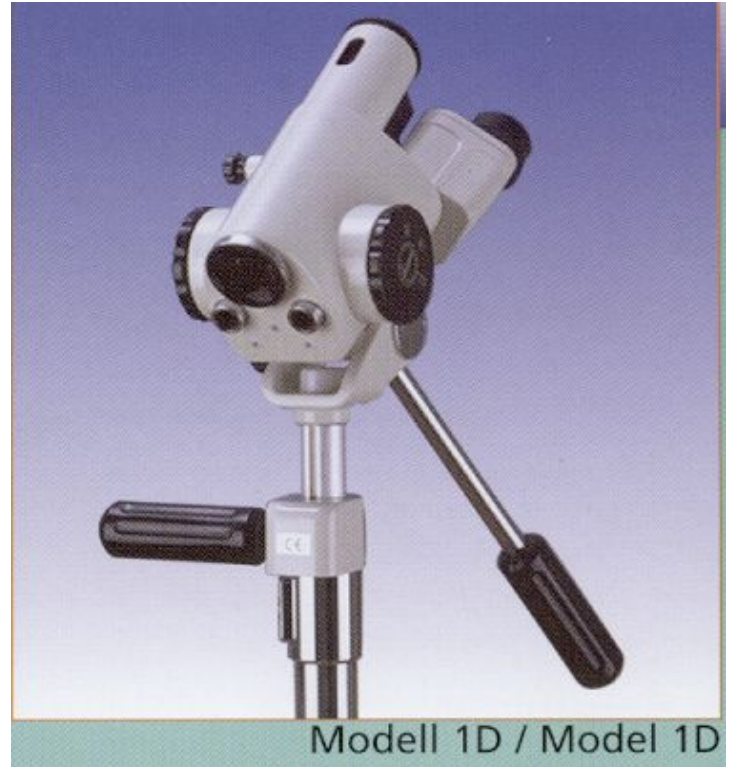

COLPOSCOPE Leisegan 1D / 1DS

Standard Colposcopes

Excellent optics for highest-quality images
Fatigueless, simple and time-saving operation
Bright, continuously variable illumination
Large selection of accessories

Technical details:

Visual magnifications:

7.5 / 15 / 30 x (Model 1D)

3.75 / 7.5 / 15 x (Model 1DS)

Viewing field, diameter at:

3.75 x magnification: 90 mm

7.5 x magnification: 45 mm

15 x magnification: 22.5 mm

30 x magnification: 11 mm

Working distance : 300 mm

Settings : Focus : 40 mm
Height control: 80 mm

Illumination: 12V / 20W

Filter: green

Compensation by dioptré: +7 to -7 diopters

Modell 1D / Model 1D

Available stands

Balance-o-matic mount

/ Tilt stand

/ Upright stand